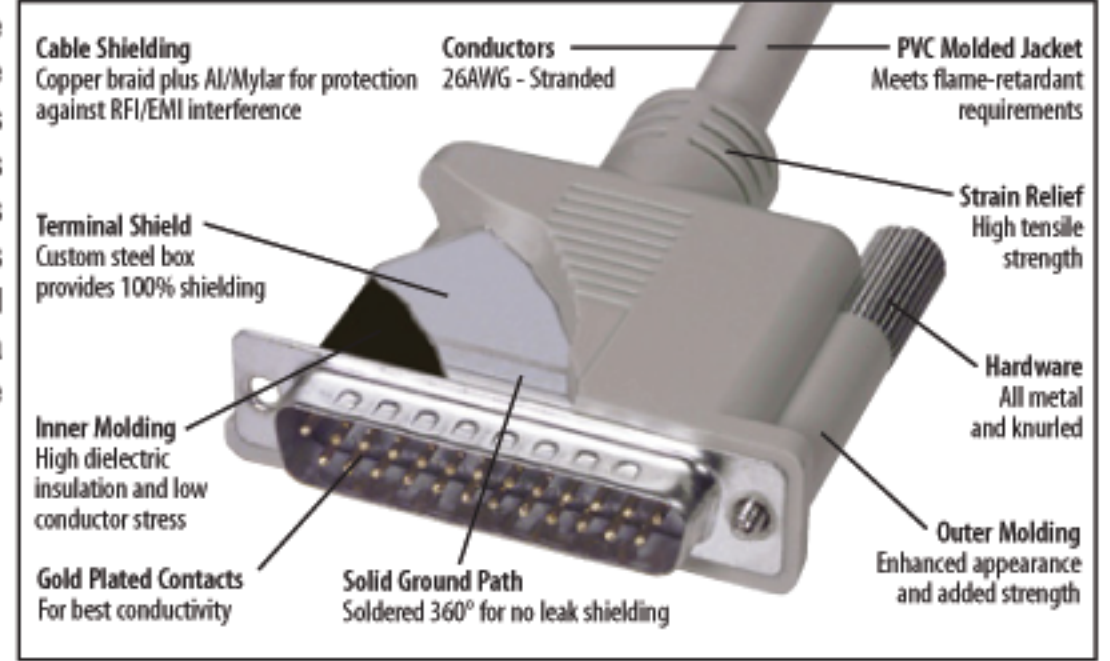

Premium Molded D-sub Cable, DB25 Male / Male, 10 ft

Features for this product

- Foil plus braid shield provides maximum protection against EMI/RFI
- Custom stamped steel internal enclosure provides 100% shielding and a robust strain relief
- Molded backshells provide durability and increased strength at cable entry point
- Gold plated contacts provide reliable connections with repeated mating cycles
- DB25 male to male connectors, lengths range from 2.5 ft. to 50 ft.

L-com's top of the line offering of D-sub cable assemblies provide maximum protection against data corrupting EMI/RFI. Double shielded cable (copper braid plus aluminum mylar foil) and a custom steel internal enclosure separate these cables from any off the shelf D-sub cable on the market. Ideal for any electrically noisy environment where fans, motors or switches are nearby. Custom lengths and pinouts are available with modest minimum requirements.

Details for this D-Subminiature product

L-com Item #	CS2N25MM-10
Manufacturer	L-com
UPC #	822335012486
RoHS Status	Partially RoHS Compliant Stock 

Item #	Description	1-9	10-24	25-99	100-249	250-499
--------	-------------	-----	-------	-------	---------	---------

Premium D-Sub Cable Assemblies - Fully Populated and Double Shielded

The CS2N Series of D-Sub cable assemblies is our top of the line D-Sub cabling offering. These cables offer the best features for those applications where only the best will do. The bulk cable utilizes 26AWG stranded conductors with double shielding (copper braid plus aluminum mylar foil) and flexible PVC jacket. Fully molded backshells also have a unique stamped steel internal enclosure that provides the ultimate in shielding performance. Mounting is done via rugged 4-40 thumbscrews that are easy to grip without the need for a screwdriver. Hex nuts on female connectors are removable to expose 4-40 thumbscrews. Color: Light Gray.